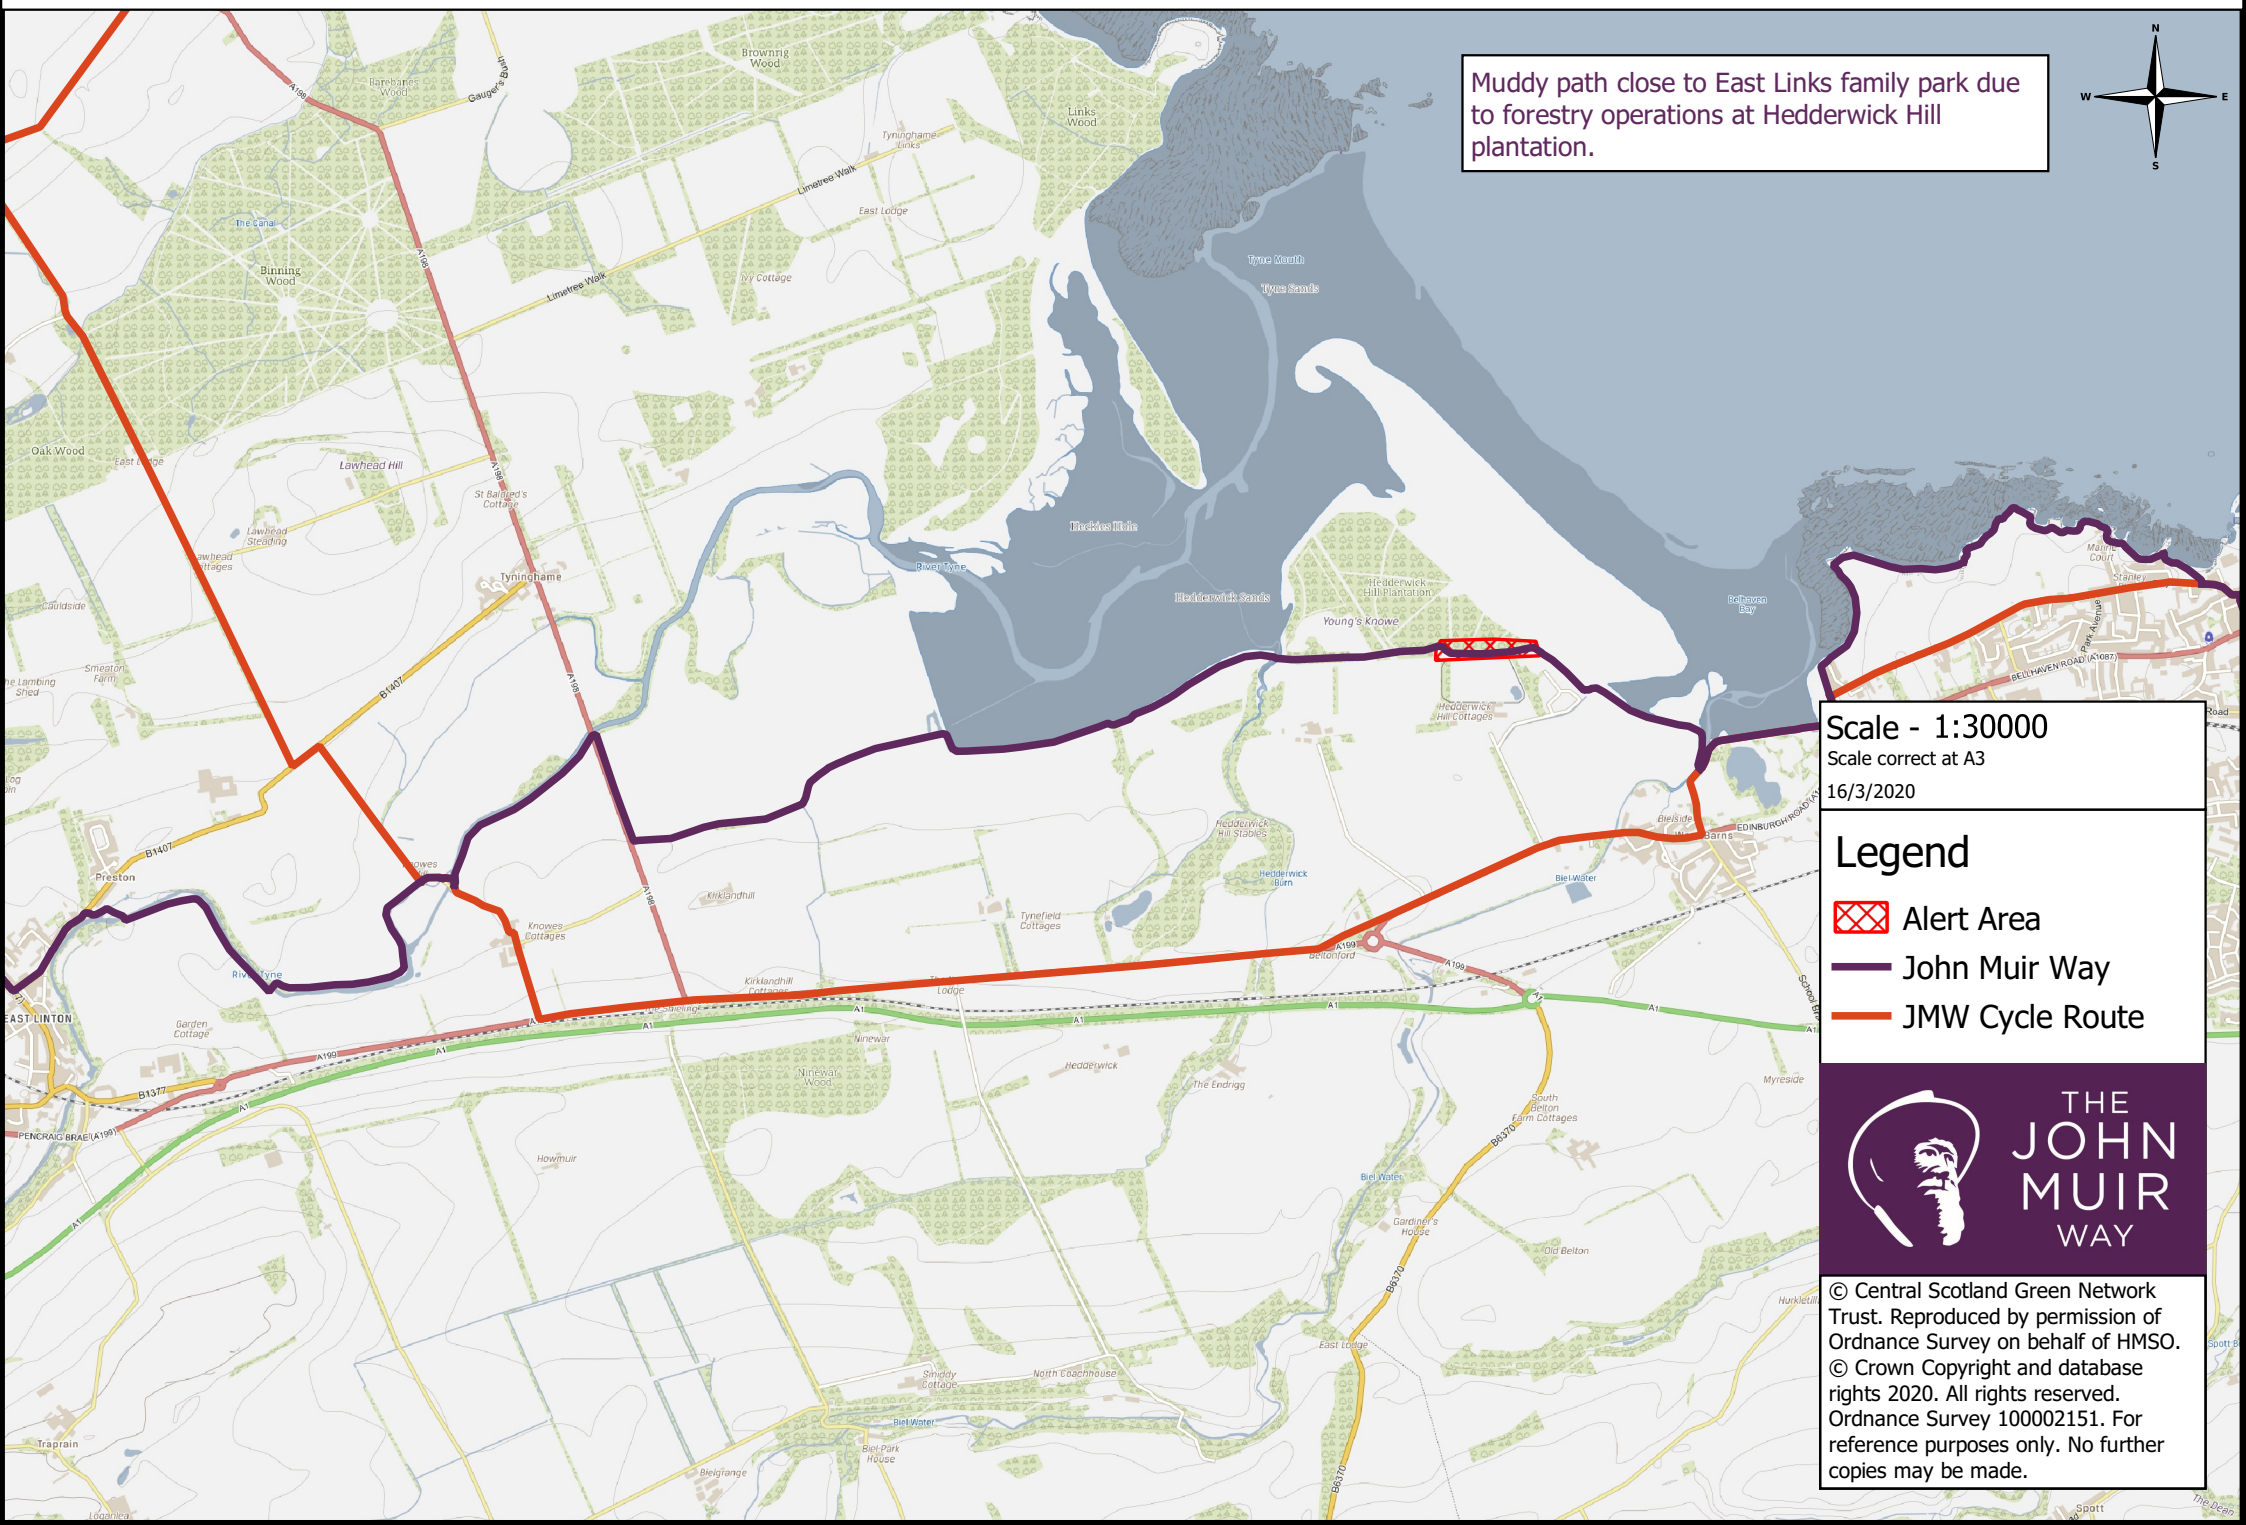

Section 10 - Alert on walking route between Knowes Ford and West Barnes

Muddy path close to East Links family park due to forestry operations at Hedderwick Hill plantation.

Scale - 1:30000
Scale correct at A3
16/3/2020

Legend

-  Alert Area
-  John Muir Way
-  JMW Cycle Route

THE JOHN MUIR WAY

© Central Scotland Green Network Trust. Reproduced by permission of Ordnance Survey on behalf of HMSO. © Crown Copyright and database rights 2020. All rights reserved. Ordnance Survey 100002151. For reference purposes only. No further copies may be made.